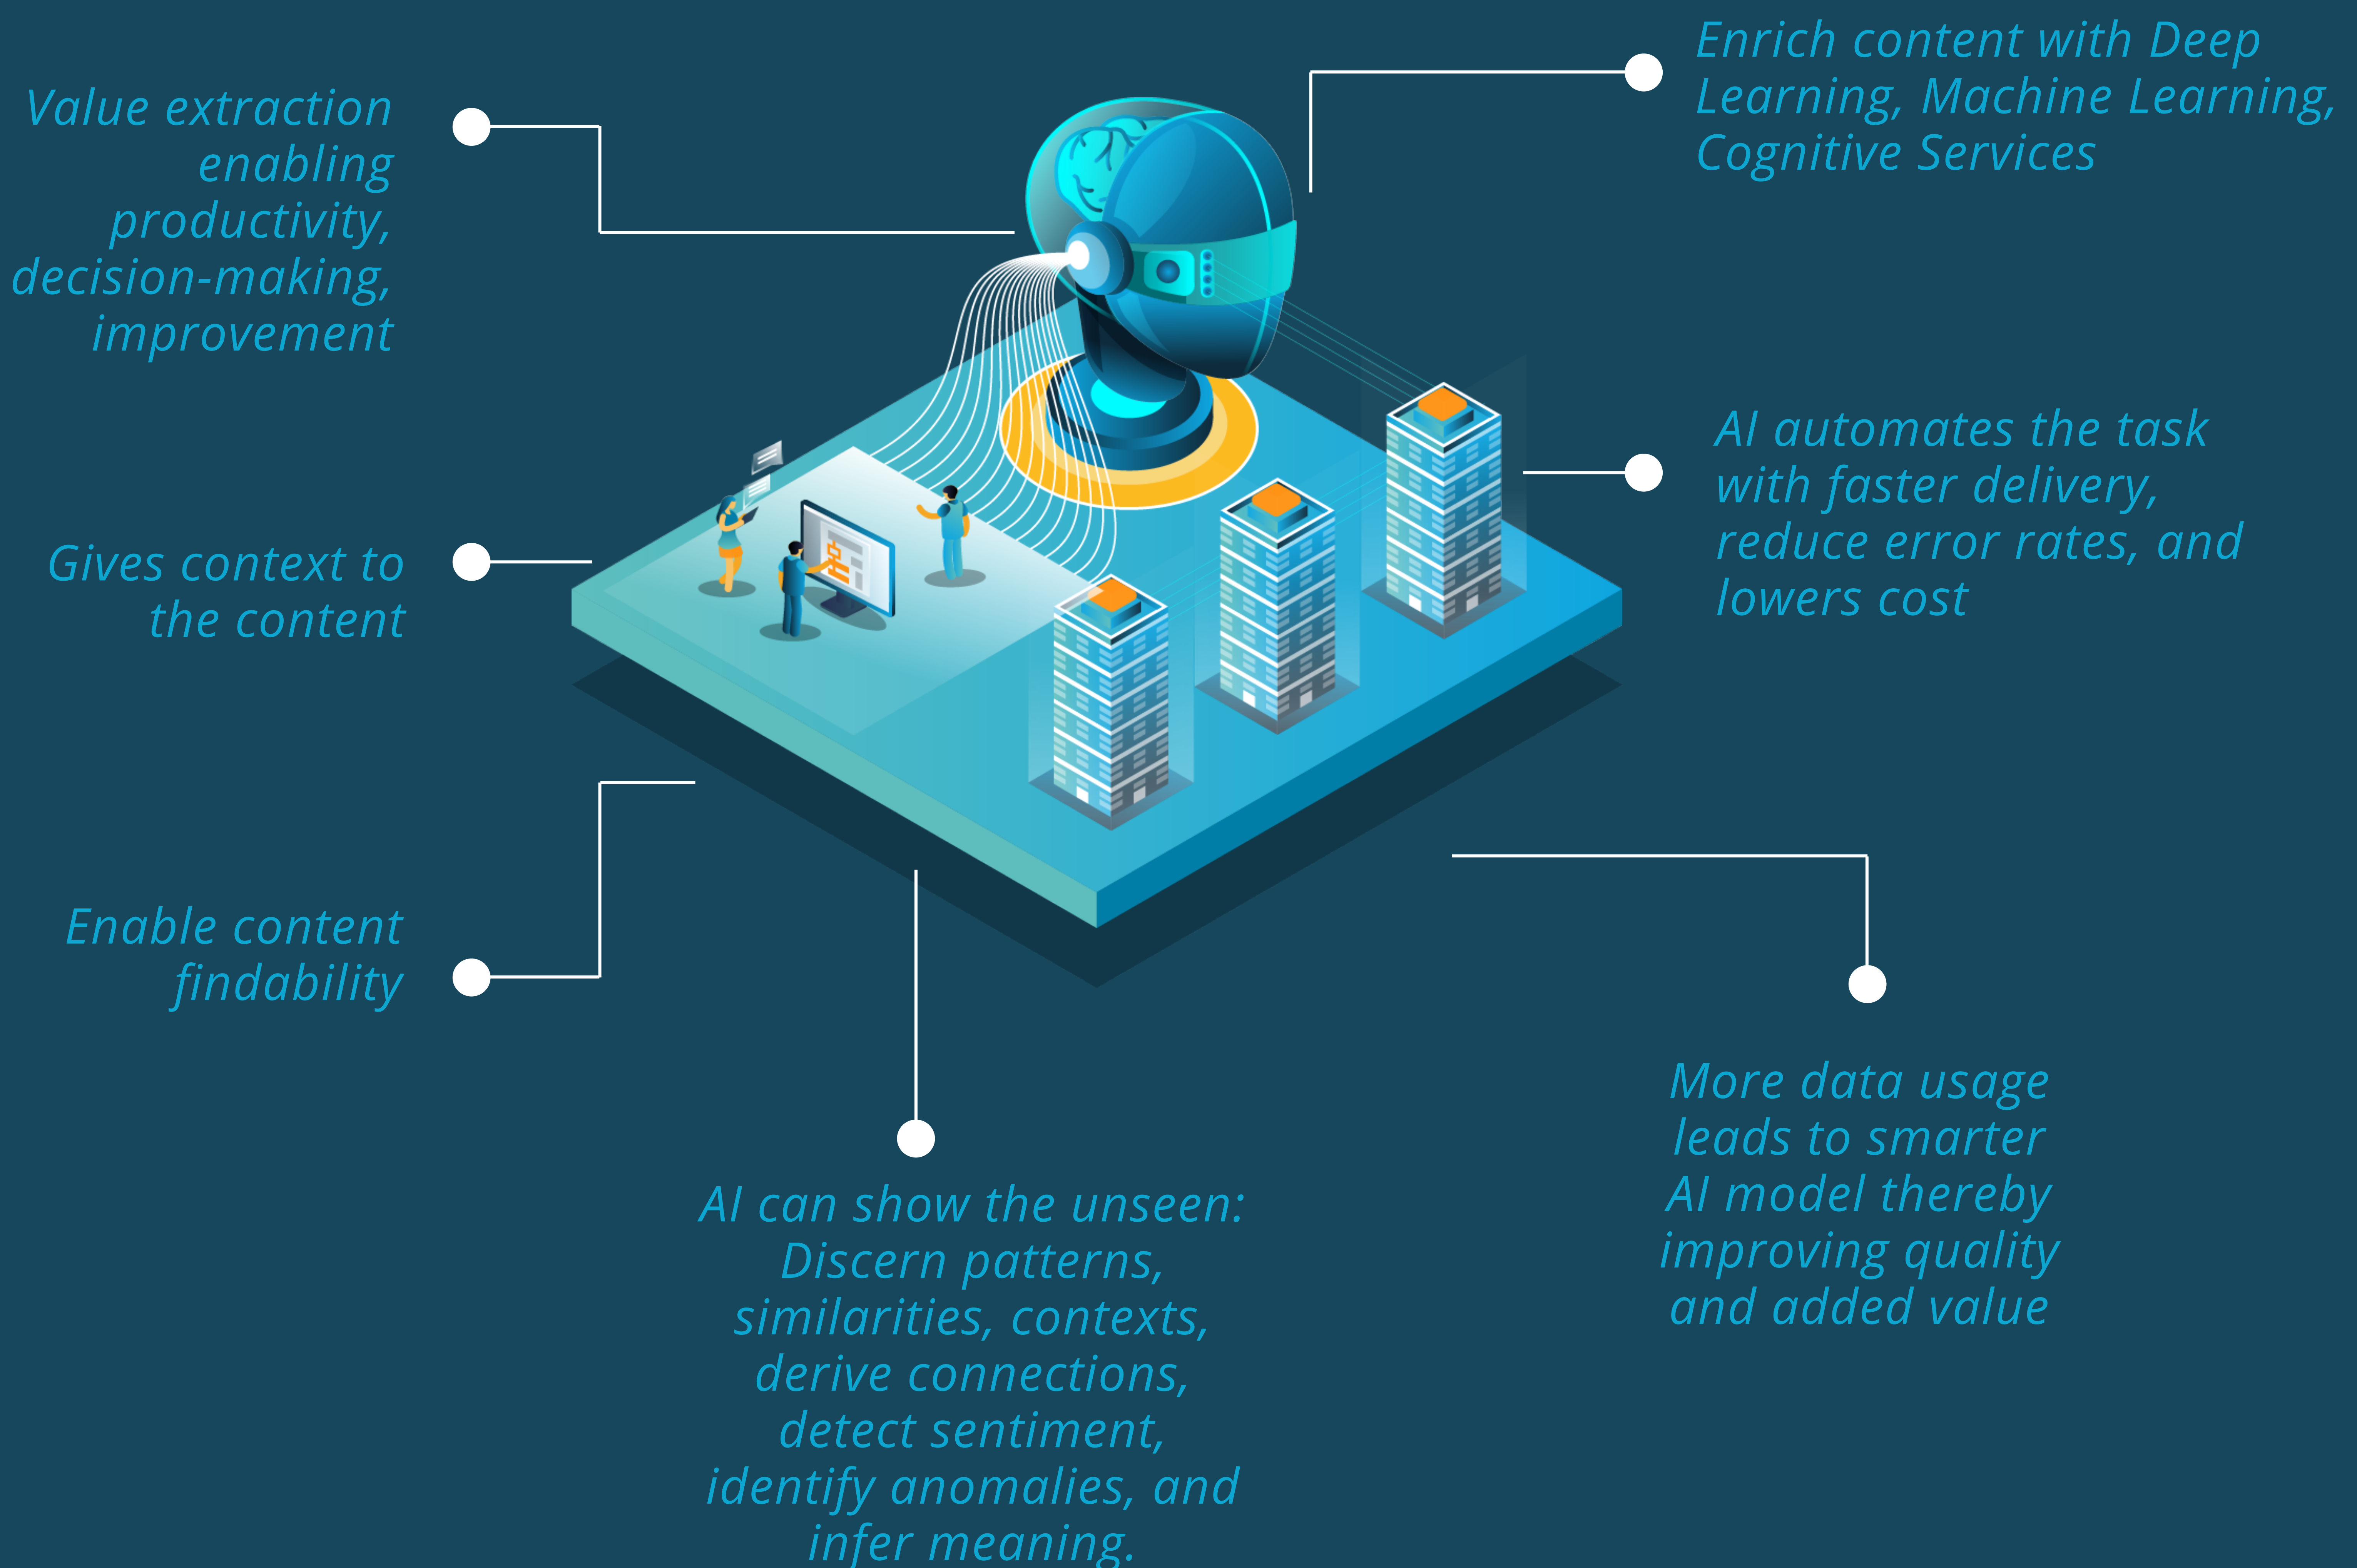

# AI matters in Office 365 migration

## AI creates possibilities at speed

*Improves Information Architecture  
Analyse source system content and provide insights for improved IA*

*Improves content findability  
Categories content and apply metadata*

*Removes duplicate data before migration  
To reduce the data volume*

*Protects sensitive information  
By appropriate marking and permissions*

*Removes non-compliant or no-longer-needed content prior to migration*